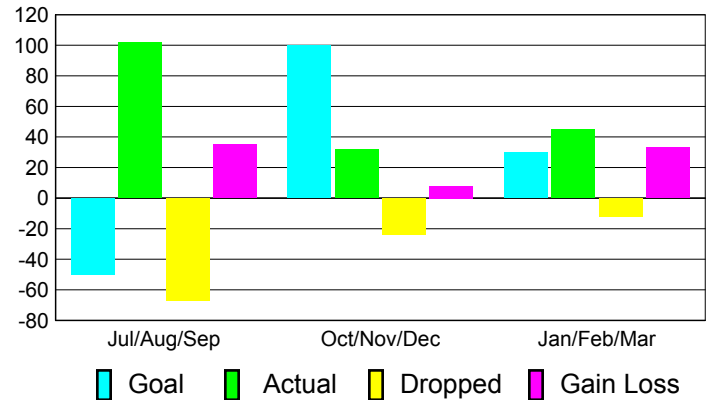

Membership Results 2010-2011

Goal, New, Dropped, Gain/Loss

Comparison of Membership Gain/Loss

Current Year Compared to the Previous Year