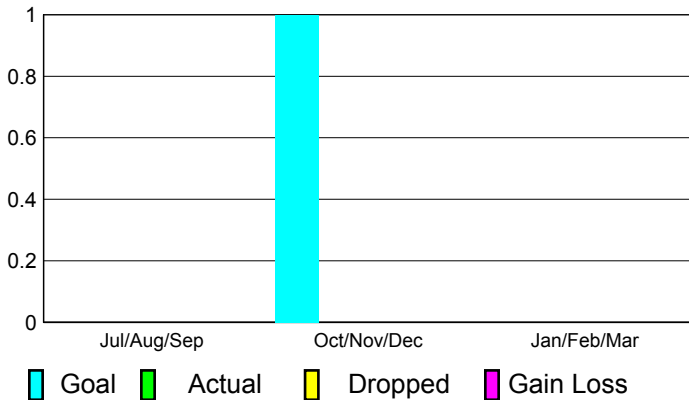

2010-2011 GMT Reports for District (or Undistricted) **District 308 A1**

GMT: **Doctor DATUK K NAGARATN**. Location: **SINGAPORE**

GMT CA: **5**

CLUBS

Club Results
2010-2011

Clubs
2009-2010

Month	New Club Goal	Actual New Clubs	Actual Dropped Clubs	Gain/Loss of Clubs	Gain/Loss of Clubs
Jul/Aug/Sep	0	0	0	0	1
Oct/Nov/Dec	1	0	0	0	0
Jan/Feb/Mar	0	0	0	0	1
Totals	1	0	0	0	2

Club Results 2010-2011

Goal, New, Dropped, Gain/Loss

Comparison of Club Gain/Loss

Current Year Compared to the Previous Year

YTD Status Quo Clubs 2010-2011

Status Quo Clubs Compared to Status Quo Members

MEMBERSHIP