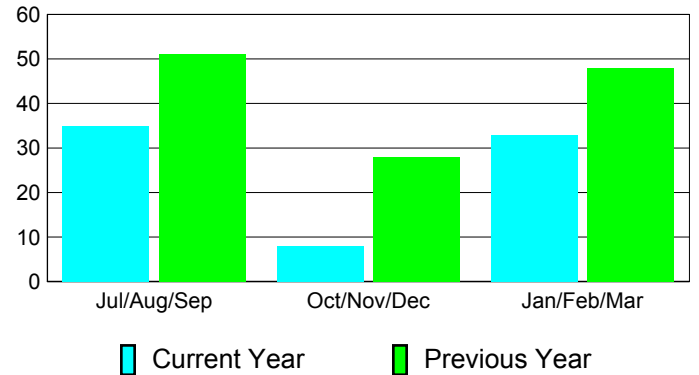

Membership Results
2010-2011

Membership
2009-2010

Month	Net Memb Goal	Actual New Memb	Actual Dropped Memb	Gain/Loss of Memb	Gain/Loss of Memb
Jul/Aug/Sep	-50	102	-67	35	51
Oct/Nov/Dec	100	32	-24	8	28
Jan/Feb/Mar	30	45	-12	33	48
Totals	80	179	-103	76	127

Membership Results 2010-2011

Goal, New, Dropped, Gain/Loss

Comparison of Membership Gain/Loss

Current Year Compared to the Previous Year

Gender Comparison 2010-2011

Jul/Aug/Sep

Oct/Nov/Dec

Jan/Feb/Mar